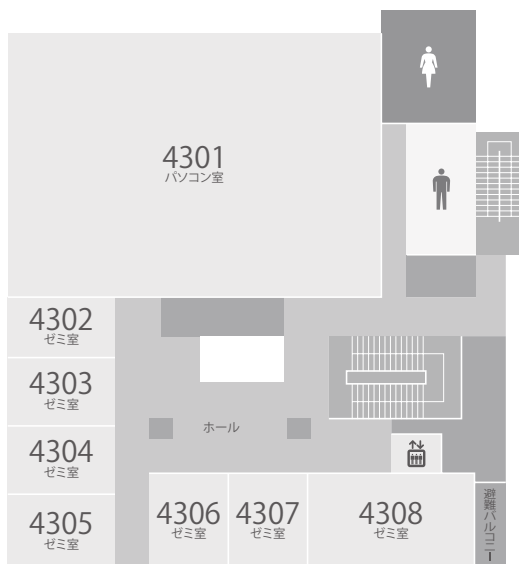

愛知学院大学 4号館

Aichi Gakuin University Fourth Building

1F カフェテリア
Cafeteria

3F パソコン室4301
ゼミ室4302~4308
Computer Laboratory 4301
Room 4302~4308

1F

講義室4201
ゼミ室4202~4203
研究支援課4204
Lecture Room 4201 Room 4202 ~4203
Department of Research Support 4204
Connecting Passageway to School of Pharmacy ·
Dental and Pharmaceutical Library and Information Center

4F ゼミ室4401~4412
Room 4401~4412

2F

3F

4F

5F
 薬学部・薬学研究科
 非常勤講師控室 研究室(薬学総合教育)
 ゼミ室1・2 講義室 機器室
 School of Pharmacy · Graduate School of Pharmacy
 Adjunct Faculty Room
 Laboratory Room 1・2
 Lecture Room
 Research Equipment Room