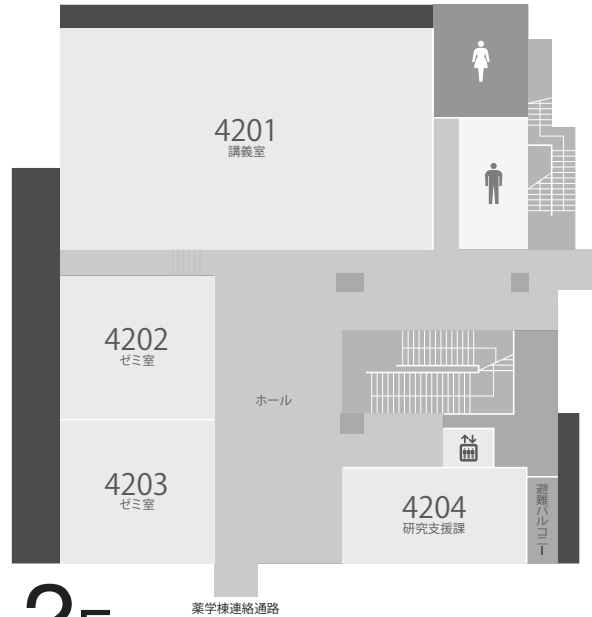

愛知学院大学 4号館

Aichi Gakuin University Fourth Building

1F カフェテリア
Cafeteria

3F パソコン室4301
ゼミ室4302~4308
Computer Laboratory 4301
Room 4302~4308

1F

講義室4201
ゼミ室4202~4203
研究支援課4204
Lecture Room 4201 Room 4202 ~4203
Department of Research Support 4204
Connecting Passageway to School of Pharmacy ·
Dental and Pharmaceutical Library and Information Center

4F ゼミ室4401~4412
Room 4401~4412

2F

3F

4F

5F
 薬学部・薬学研究科
 非常勤講師控室 研究室(薬学総合教育)
 ゼミ室1・2 講義室 機器室
 School of Pharmacy · Graduate School of Pharmacy
 Adjunct Faculty Room
 Laboratory Room 1・2
 Lecture Room
 Research Equipment Room

5F