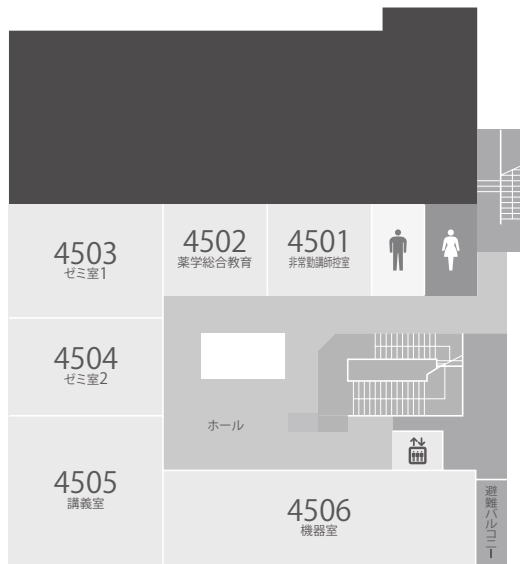

愛知学院大学 4号館

Aichi Gakuin University Fourth Building

1F カフェテリア
Cafeteria

3F パソコン室4301
ゼミ室4302~4308
Computer Laboratory 4301
Room 4302~4308

1F

講義室4201
ゼミ室4202~4203
研究支援課4204
Lecture Room 4201 Room 4202 ~4203
Department of Research Support 4204
Connecting Passageway to School of Pharmacy ·
Dental and Pharmaceutical Library and Information Center

4F ゼミ室4401~4412
Room 4401~4412

2F

3F

4F

5F
 薬学部・薬学研究科
 非常勤講師控室 研究室(薬学総合教育)
 ゼミ室1・2 講義室 機器室
 School of Pharmacy · Graduate School of Pharmacy
 Adjunct Faculty Room
 Laboratory Room 1・2
 Lecture Room
 Research Equipment Room