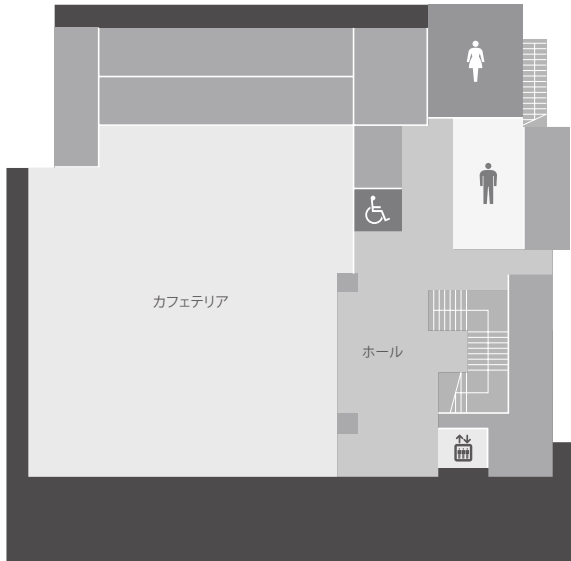

愛知学院大学 4号館

Aichi Gakuin University Fourth Building

1F カフェテリア
Cafeteria

3F パソコン室4301
ゼミ室4302~4308
Computer Laboratory 4301
Room 4302~4308

1F

講義室4201
ゼミ室4202~4203
研究支援課4204
Lecture Room 4201 Room 4202 ~4203
Department of Research Support 4204
Connecting Passageway to School of Pharmacy ·
Dental and Pharmaceutical Library and Information Center

4F ゼミ室4401~4412
Room 4401~4412

2F

3F

4F

5F
 薬学部・薬学研究科
 非常勤講師控室 研究室(薬学総合教育)
 ゼミ室1・2 講義室 機器室
 School of Pharmacy · Graduate School of Pharmacy
 Adjunct Faculty Room
 Laboratory Room 1・2
 Lecture Room
 Research Equipment Room