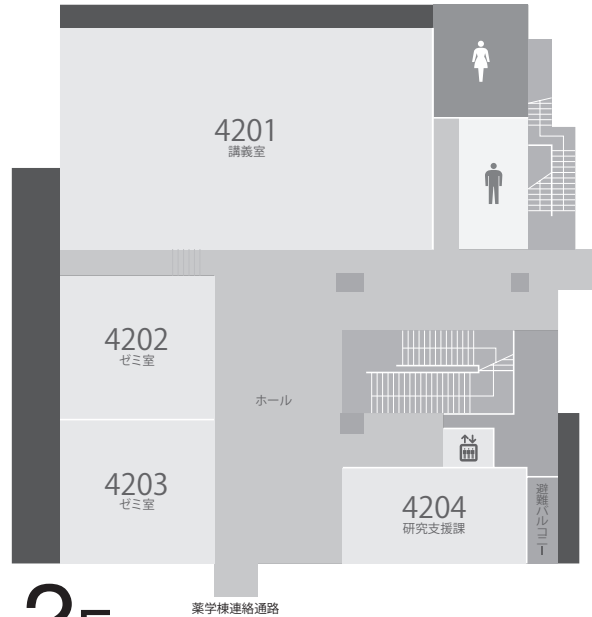

愛知学院大学 4号館

Aichi Gakuin University Fourth Building

1F カフェテリア
Cafeteria

3F パソコン室4301
ゼミ室4302~4308
Computer Laboratory 4301
Room 4302~4308

1F

講義室4201
ゼミ室4202~4203
研究支援課4204
Lecture Room 4201 Room 4202 ~4203
Department of Research Support 4204
Connecting Passageway to School of Pharmacy ·
Dental and Pharmaceutical Library and Information Center

4F ゼミ室4401~4412
Room 4401~4412

2F

3F

4F

5F
 薬学部・薬学研究科
 非常勤講師控室 研究室(薬学総合教育)
 ゼミ室1・2 講義室 機器室
 School of Pharmacy · Graduate School of Pharmacy
 Adjunct Faculty Room
 Laboratory Room 1・2
 Lecture Room
 Research Equipment Room

5F