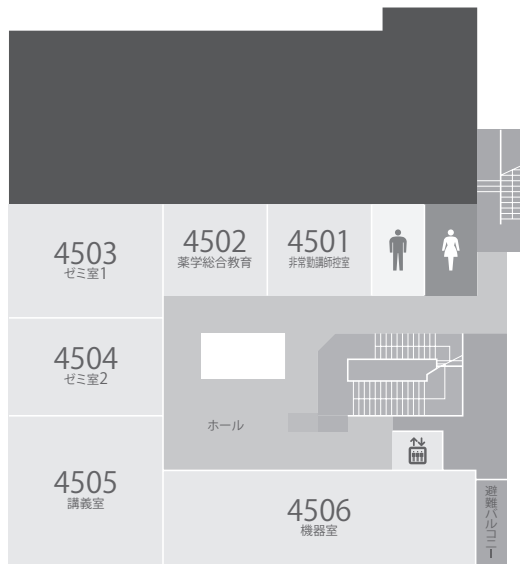

愛知学院大学 4号館

Aichi Gakuin University Fourth Building

1F カフェテリア
Cafeteria

3F パソコン室4301
ゼミ室4302~4308
Computer Laboratory 4301
Room 4302~4308

1F

講義室4201
ゼミ室4202~4203
研究支援課4204
Lecture Room 4201 Room 4202 ~4203
Department of Research Support 4204
Connecting Passageway to School of Pharmacy ·
Dental and Pharmaceutical Library and Information Center

4F ゼミ室4401~4412
Room 4401~4412

2F

3F

4F

5F
 薬学部・薬学研究科
 非常勤講師控室 研究室(薬学総合教育)
 ゼミ室1・2 講義室 機器室
 School of Pharmacy · Graduate School of Pharmacy
 Adjunct Faculty Room
 Laboratory Room 1・2
 Lecture Room
 Research Equipment Room