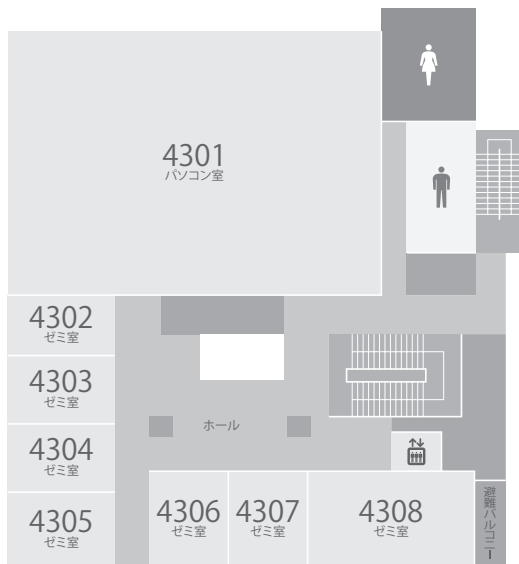

愛知学院大学 4号館

Aichi Gakuin University Fourth Building

1F カフェテリア
Cafeteria

3F パソコン室4301
ゼミ室4302~4308
Computer Laboratory 4301
Room 4302~4308

1F

講義室4201
ゼミ室4202~4203
研究支援課4204
Lecture Room 4201 Room 4202 ~4203
Department of Research Support 4204
Connecting Passageway to School of Pharmacy ·
Dental and Pharmaceutical Library and Information Center

4F ゼミ室4401~4412
Room 4401~4412

2F

3F

4F

5F
 薬学部・薬学研究科
 非常勤講師控室 研究室(薬学総合教育)
 ゼミ室1・2 講義室 機器室
 School of Pharmacy · Graduate School of Pharmacy
 Adjunct Faculty Room
 Laboratory Room 1・2
 Lecture Room
 Research Equipment Room