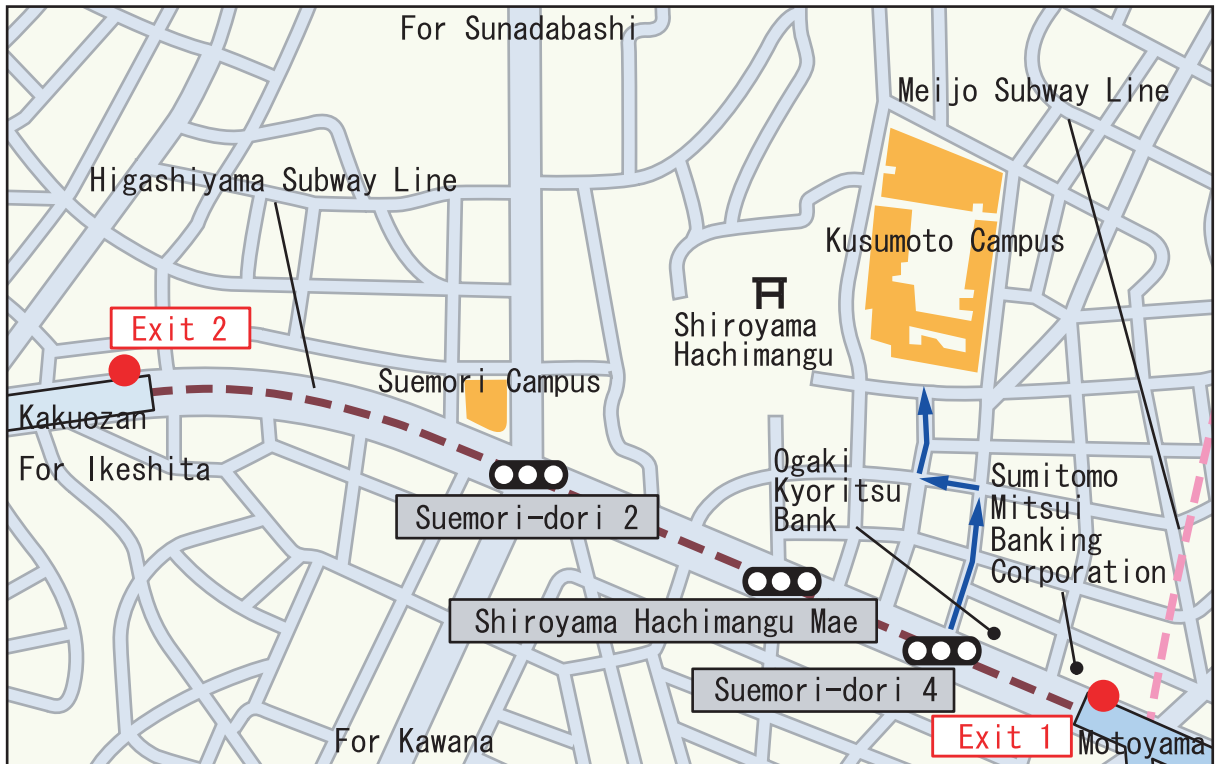

# Suemori Campus

Affiliated Dental College Hospital

## 【Access】

The Suemori Campus is also conveniently situated about 3 minutes' walk from Kakuozan Station on the Higashiyama Line.

From the Nagoya Station (JR Tokaido Line / Meitetsu / Kintetsu):

Take the Higashiyama Line (Nagoya Metropolitan Subway) to Kakuozan Station. The train takes about 15 minutes. Get off there and walk to the Suemori campus. It is about 3 minutes' walk from exit 2 of Kakuozan Station.

## 【Root Map】