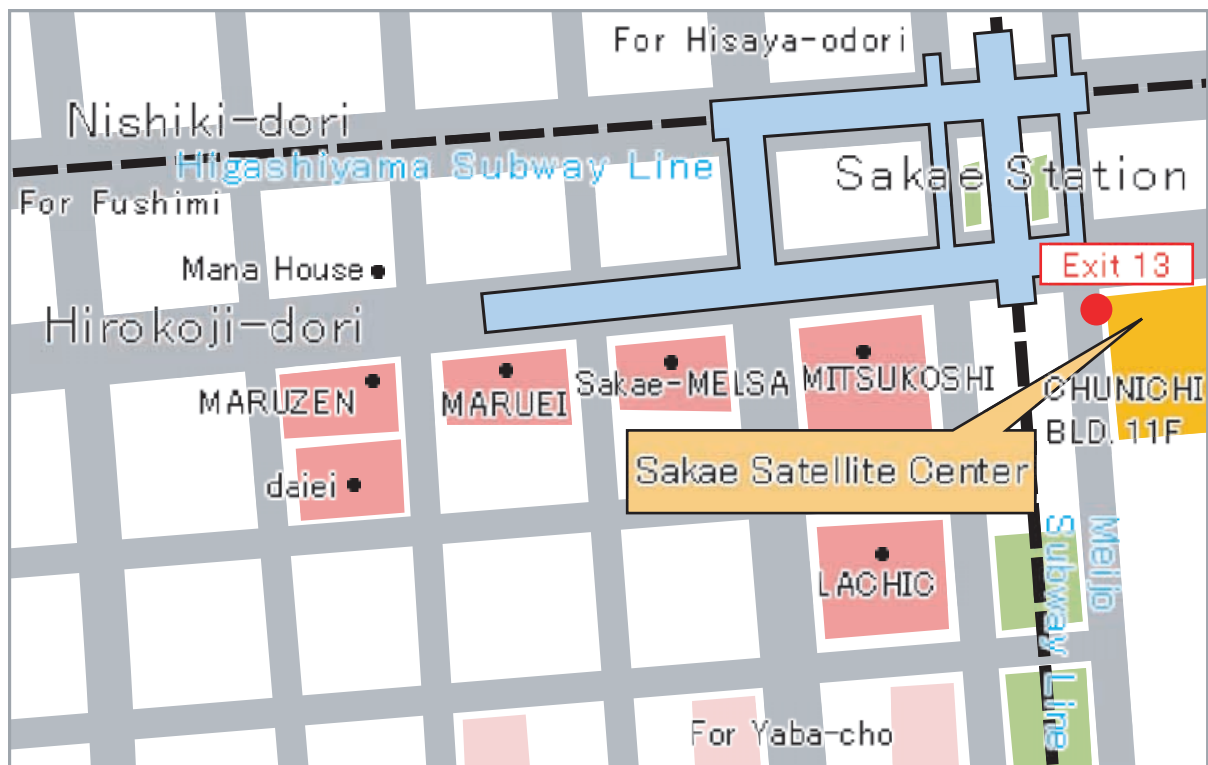

Sakae Satellite Center

Graduate School of Commerce, Management, Law, Policy Studies

【Access】

The Sakae Satellite Center is located about 1 minutes' walk from Sakae Station on the Higashiyama Line.

From the Nagoya Station (JR Tokaido Line / Meitetsu / Kintetsu):

Take the Higashiyama Line (Nagoya Metropolitan Subway) to Sakae Station. The train takes about 4 minutes. Get off there and walk to the Sakae Satellite Center. It is about 1 minutes' walk from exit 13 of Sakae Station.

【Address】

CHUNICHI Building (11F), 4-1-1 Sakae, Naka-ku, Nagoya 460-0008
Phone: 052-252-0911