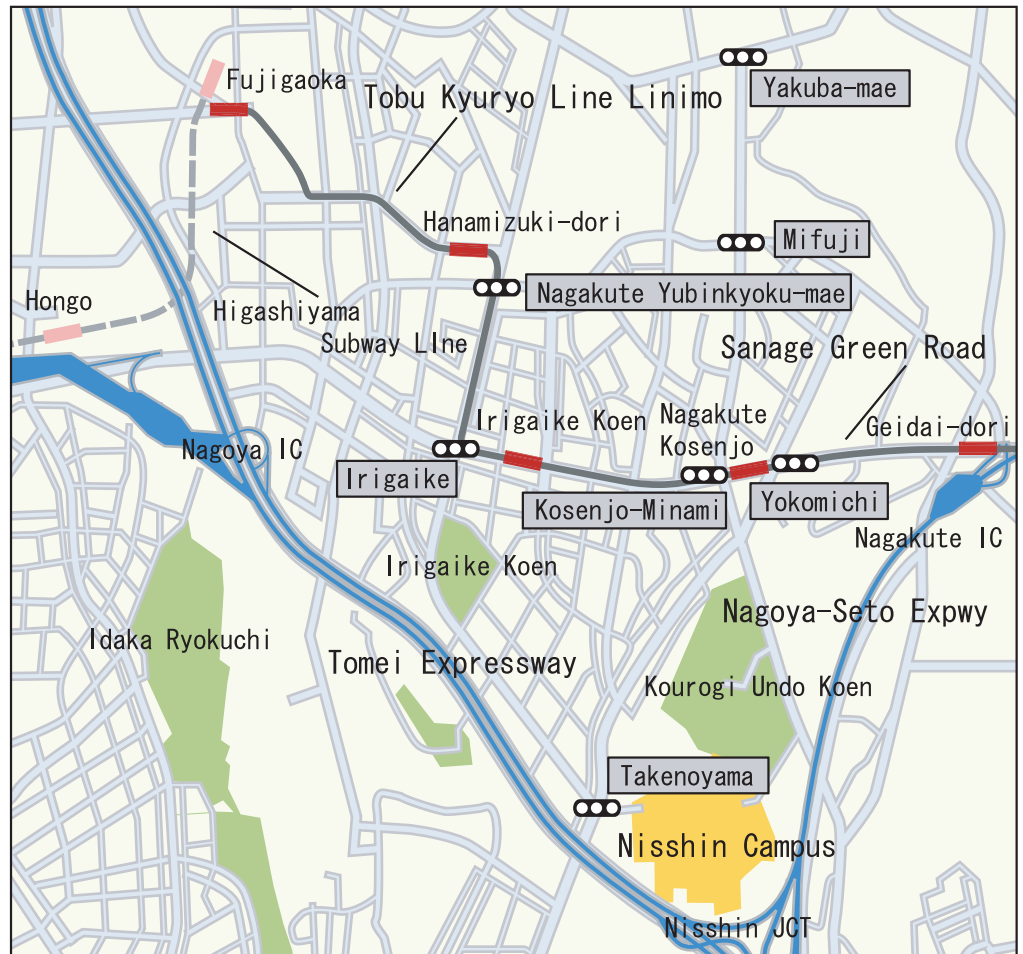

## 【Access】

The Nisshin Campus is located in a suburb of Nisshin city, a lovely area east of Nagoya. It is about 25 minutes' subway ride from Nagoya Station, with additional 10 minutes by bus from the terminal at Fujigaoka Station.

From the Nagoya Station (JR Tokaido Line / Meitetsu / Kintetsu):

1. Take the Higashiyama Line (Nagoya Metropolitan Subway) to Fujigaoka Station. The train takes about 25 minutes. Get off there and take the Meitetsu Bus to Aichi Gakuin University. The bus ride from Fujigaoka Bus Stop is about 10 minutes.
2. Walk to the Meitetsu Bus Center on the third floor in Melsa Building and take the Meitetsu Express bus to Aichi Gakuin University. The bus ride from the Bus Center is about 40 minutes.

## 【Root Map】