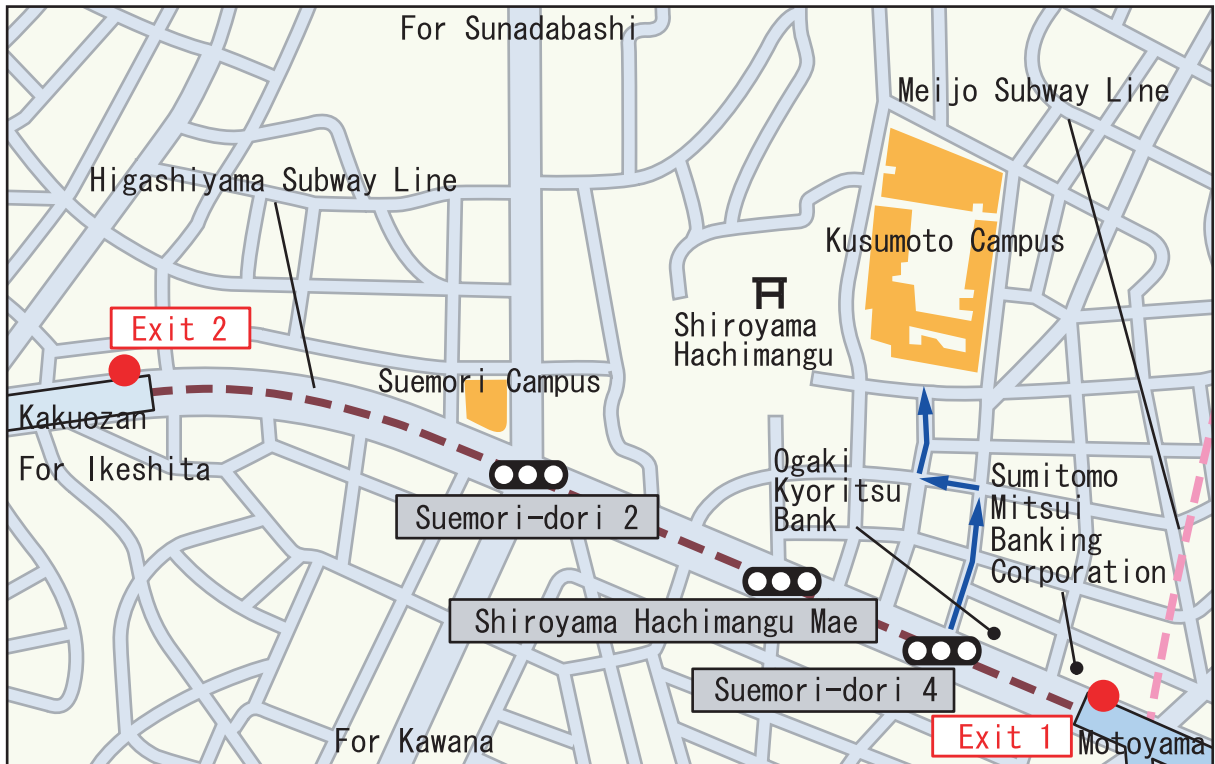

Kusumoto Campus

School of Pharmacy, Dentistry, Junior College, Graduate School of Dentistry

【Access】

The Kusumoto Campus is located about 5 minutes' walk from Kusumoto Station on the Higashiyama Line.

From the Nagoya Station (JR Tokaido Line / Meitetsu / Kintetsu):

Take the Higashiyama Line (Nagoya Metropolitan Subway) to Motoyama Station. The train takes about 18 minutes. Get off there and walk to the Kusumoto campus. It is about 5 minutes' walk from exit 1 of Motoyama Station.

【Address】

1-100 Kusumotori-cho, Chikusa-ku, Nagoya 464-8650

Phone: 052-751-2561